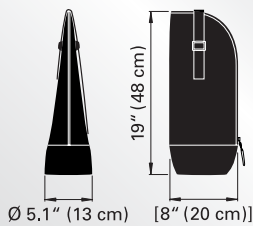

DSCM
Soft case, mono

Holds a single classic series light head, power supply and imager.

Weight: 786 g (1.7 lbs)
Size: 28 x 17 x 25 cm (11 x 6.7 x 10")

DSCPA5 (DSCOCT)
Soft case

Holds complete PanAura®/Octodome 5 kits.

Weight: 2.6 kg (5.7 lbs)
Size: 94 x 21 x 37 cm (37 x 8.3 x 14.6")

DSCST
Soft bag

Bag for three stands (DST400).

Weight: 1.9 kg (4.2 lbs)
Size: 112 x 17 x 17 cm (44.1 x 6.7 x 6.7")

DSC400
Soft case

Will hold DIH400DT and DEB400DT electronic ballast.

Weight: 4.2 kg (9.3 lbs)
Size: 42 x 33 x 39 cm (16.5 x 13 x 15.4")

DSC150S
Soft bag

Will hold complete Baby Soft kits.

Weight: 500 g (1.1 lbs)
Size: 48 x 13 x 20 cm (19 x 5.1 x 8")

DSC300S
Soft bag

Will hold complete Junior Soft kits.

Weight: 400 g (2.0 lbs)
Size: 65 x 17 x 24 cm (25.6 x 6.7 x 9.4")

DSC1000S
Soft bag

Will hold complete Senior Soft kits.

Weight: 500 g (2.0 lbs)
Size: 75 x 17 x 24 cm (29.5 x 6.7 x 9.4")