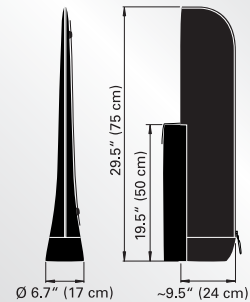

DSCM
Soft case, mono

Holds a single classic series light head, power supply and imager.

Weight: 786 g (1.7 lbs)
Size: 28 x 17 x 25 cm (11 x 6.7 x 10")

DSCPA5 (DSCOCT)
Soft case

Holds complete PanAura®/Octodome 5 kits.

Weight: 2.6 kg (5.7 lbs)
Size: 94 x 21 x 37 cm (37 x 8.3 x 14.6")

DSCST
Soft bag

Bag for three stands (DST400).

Weight: 1.9 kg (4.2 lbs)
Size: 112 x 17 x 17 cm (44.1 x 6.7 x 6.7")

DSC400
Soft case

Will hold DIH400DT and DEB400DT electronic ballast.

Weight: 4.2 kg (9.3 lbs)
Size: 42 x 33 x 39 cm (16.5 x 13 x 15.4")

DSC150S
Soft bag

Will hold complete Baby Soft kits.

Weight: 500 g (1.1 lbs)
Size: 48 x 13 x 20 cm (19 x 5.1 x 8")

DSC300S
Soft bag

Will hold complete Junior Soft kits.

Weight: 400 g (2.0 lbs)
Size: 65 x 17 x 24 cm (25.6 x 6.7 x 9.4")

DSC1000S
Soft bag

Will hold complete Senior Soft kits.

Weight: 500 g (2.0 lbs)
Size: 75 x 17 x 24 cm (29.5 x 6.7 x 9.4")