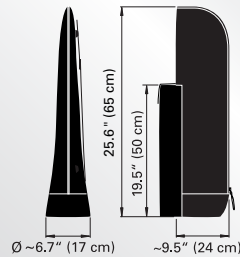

DSCM
Soft case, mono

Holds a single classic series light head, power supply and imager.

Weight: 786 g (1.7 lbs)
Size: 28 x 17 x 25 cm (11 x 6.7 x 10")

DSCPA5 (DSCOCT)
Soft case

Holds complete PanAura®/Octodome 5 kits.

Weight: 2.6 kg (5.7 lbs)
Size: 94 x 21 x 37 cm (37 x 8.3 x 14.6")

DSCST
Soft bag

Bag for three stands (DST400).

Weight: 1.9 kg (4.2 lbs)
Size: 112 x 17 x 17 cm (44.1 x 6.7 x 6.7")

DSC400
Soft case

Will hold DIH400DT and DEB400DT electronic ballast.

Weight: 4.2 kg (9.3 lbs)
Size: 42 x 33 x 39 cm (16.5 x 13 x 15.4")

DSC150S
Soft bag

Will hold complete Baby Soft kits.

Weight: 500 g (1.1 lbs)
Size: 48 x 13 x 20 cm (19 x 5.1 x 8")

DSC300S
Soft bag

Will hold complete Junior Soft kits.

Weight: 400 g (2.0 lbs)
Size: 65 x 17 x 24 cm (25.6 x 6.7 x 9.4")

DSC1000S
Soft bag

Will hold complete Senior Soft kits.

Weight: 500 g (2.0 lbs)
Size: 75 x 17 x 24 cm (29.5 x 6.7 x 9.4")