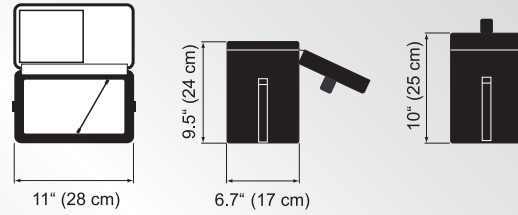

DSCM
Soft case, mono

Holds a single classic series light head, power supply and imager.

Weight: 786 g (1.7 lbs)
Size: 28 x 17 x 25 cm (11 x 6.7 x 10")

DSCPA5 (DSCOCT)
Soft case

Holds complete PanAura®/Octodome 5 kits.

Weight: 2.6 kg (5.7 lbs)
Size: 94 x 21 x 37 cm (37 x 8.3 x 14.6")

DSCST
Soft bag

Bag for three stands (DST400).

Weight: 1.9 kg (4.2 lbs)
Size: 112 x 17 x 17 cm (44.1 x 6.7 x 6.7")

DSC400
Soft case

Will hold DIH400DT and DEB400DT electronic ballast.

Weight: 4.2 kg (9.3 lbs)
Size: 42 x 33 x 39 cm (16.5 x 13 x 15.4")

DSC150S
Soft bag

Will hold complete Baby Soft kits.

Weight: 500 g (1.1 lbs)
Size: 48 x 13 x 20 cm (19 x 5.1 x 8")

DSC300S
Soft bag

Will hold complete Junior Soft kits.

Weight: 400 g (2.0 lbs)
Size: 65 x 17 x 24 cm (25.6 x 6.7 x 9.4")

DSC1000S
Soft bag

Will hold complete Senior Soft kits.

Weight: 500 g (2.0 lbs)
Size: 75 x 17 x 24 cm (29.5 x 6.7 x 9.4")