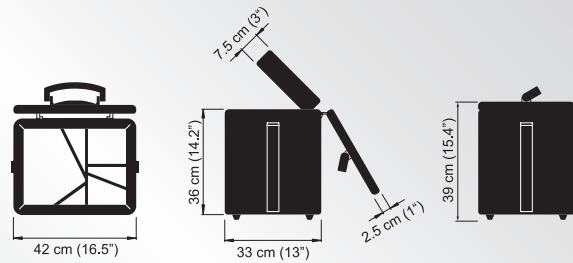

DSCM
Soft case, mono

Holds a single classic series light head, power supply and imager.

Weight: 786 g (1.7 lbs)
Size: 28 x 17 x 25 cm (11 x 6.7 x 10")

DSCPA5 (DSCOCT)
Soft case

Holds complete PanAura®/Octodome 5 kits.

Weight: 2.6 kg (5.7 lbs)
Size: 94 x 21 x 37 cm (37 x 8.3 x 14.6")

DSCST
Soft bag

Bag for three stands (DST400).

Weight: 1.9 kg (4.2 lbs)
Size: 112 x 17 x 17 cm (44.1 x 6.7 x 6.7")

DSC400
Soft case

Will hold DIH400DT and DEB400DT electronic ballast.

Weight: 4.2 kg (9.3 lbs)
Size: 42 x 33 x 39 cm (16.5 x 13 x 15.4")

DSC150S
Soft bag

Will hold complete Baby Soft kits.

Weight: 500 g (1.1 lbs)
Size: 48 x 13 x 20 cm (19 x 5.1 x 8")

DSC300S
Soft bag

Will hold complete Junior Soft kits.

Weight: 400 g (2.0 lbs)
Size: 65 x 17 x 24 cm (25.6 x 6.7 x 9.4")

DSC1000S
Soft bag

Will hold complete Senior Soft kits.

Weight: 500 g (2.0 lbs)
Size: 75 x 17 x 24 cm (29.5 x 6.7 x 9.4")