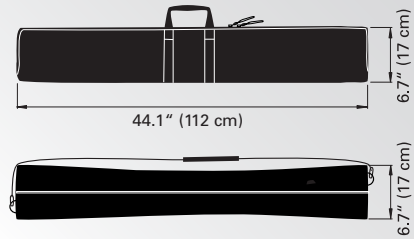

DSCM
Soft case, mono

Holds a single classic series light head, power supply and imager.

Weight: 786 g (1.7 lbs)
Size: 28 x 17 x 25 cm (11 x 6.7 x 10")

DSCPA5 (DSCOCT)
Soft case

Holds complete PanAura®/Octodome 5 kits.

Weight: 2.6 kg (5.7 lbs)
Size: 94 x 21 x 37 cm (37 x 8.3 x 14.6")

DSCST
Soft bag

Bag for three stands (DST400).

Weight: 1.9 kg (4.2 lbs)
Size: 112 x 17 x 17 cm (44.1 x 6.7 x 6.7")

DSC400
Soft case

Will hold DIH400DT and DEB400DT electronic ballast.

Weight: 4.2 kg (9.3 lbs)
Size: 42 x 33 x 39 cm (16.5 x 13 x 15.4")

DSC150S
Soft bag

Will hold complete Baby Soft kits.

Weight: 500 g (1.1 lbs)
Size: 48 x 13 x 20 cm (19 x 5.1 x 8")

DSC300S
Soft bag

Will hold complete Junior Soft kits.

Weight: 400 g (2.0 lbs)
Size: 65 x 17 x 24 cm (25.6 x 6.7 x 9.4")

DSC1000S
Soft bag

Will hold complete Senior Soft kits.

Weight: 500 g (2.0 lbs)
Size: 75 x 17 x 24 cm (29.5 x 6.7 x 9.4")