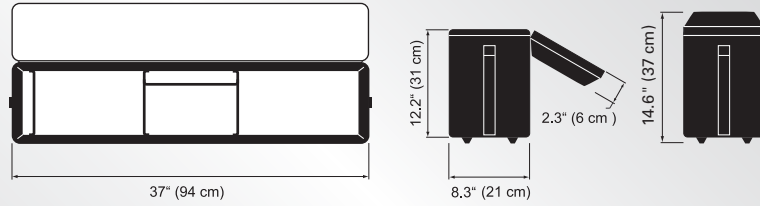

DSCM
Soft case, mono

Holds a single classic series light head, power supply and imager.

Weight: 786 g (1.7 lbs)
Size: 28 x 17 x 25 cm (11 x 6.7 x 10")

DSCPA5 (DSCOCT)
Soft case

Holds complete PanAura®/Octodome 5 kits.

Weight: 2.6 kg (5.7 lbs)
Size: 94 x 21 x 37 cm (37 x 8.3 x 14.6")

DSCST
Soft bag

Bag for three stands (DST400).

Weight: 1.9 kg (4.2 lbs)
Size: 112 x 17 x 17 cm (44.1 x 6.7 x 6.7")

DSC400
Soft case

Will hold DIH400DT and DEB400DT electronic ballast.

Weight: 4.2 kg (9.3 lbs)
Size: 42 x 33 x 39 cm (16.5 x 13 x 15.4")

DSC150S
Soft bag

Will hold complete Baby Soft kits.

Weight: 500 g (1.1 lbs)
Size: 48 x 13 x 20 cm (19 x 5.1 x 8")

DSC300S
Soft bag

Will hold complete Junior Soft kits.

Weight: 400 g (2.0 lbs)
Size: 65 x 17 x 24 cm (25.6 x 6.7 x 9.4")

DSC1000S
Soft bag

Will hold complete Senior Soft kits.

Weight: 500 g (2.0 lbs)
Size: 75 x 17 x 24 cm (29.5 x 6.7 x 9.4")