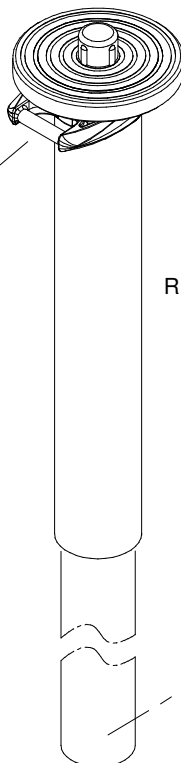

Manfrotto
Imagine More

ART. MM294A4

For serial number
from A2622217

R558,01

R170,41

R190,427

R170,21

R170,22

R170,42

R150,12

R150,15

R170,43

R150,13

R150,16

R170,44

R170,47

Tool (TORX T25) included in :

- Spare part R170,21
- Spare part R150,12
- Spare part R150,13