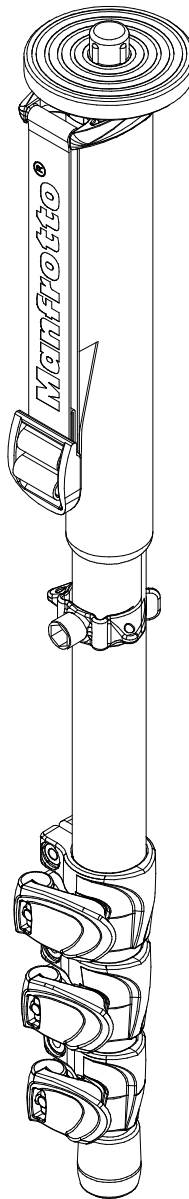

Manfrotto
Imagine More

ART. MM294A4

For serial number
from A2622217

R558,01

R170,41

R190,427

R170,21

R170,22

R170,42

R150,12

R150,15

R170,43

R150,13

R150,16

R170,44

R170,47

Tool (TORX T25) included in :

- Spare part R170,21
- Spare part R150,12
- Spare part R150,13