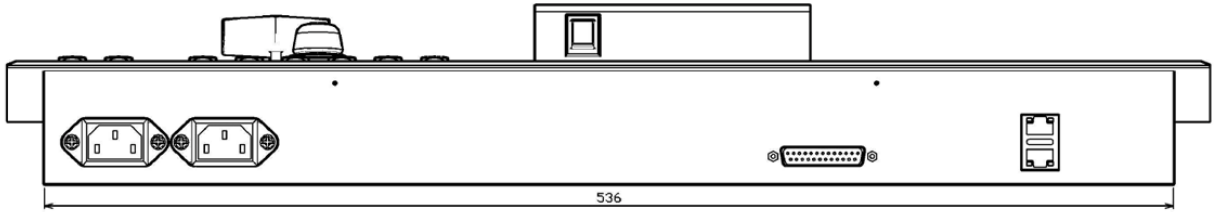

GVM1610 Installation dimensions

Installation dimensions of GVM-1610 Control Panel

Dimensional diagram for GVM-1610c installation

Installation dimensions of GVM-1610 SD Main Unit (GVM-1600m)

Height:2U
Width:485mm

Installation dimensions of GVM-1610 HD Main Unit (GVM-2400H)

Height:4U
Width:485mm