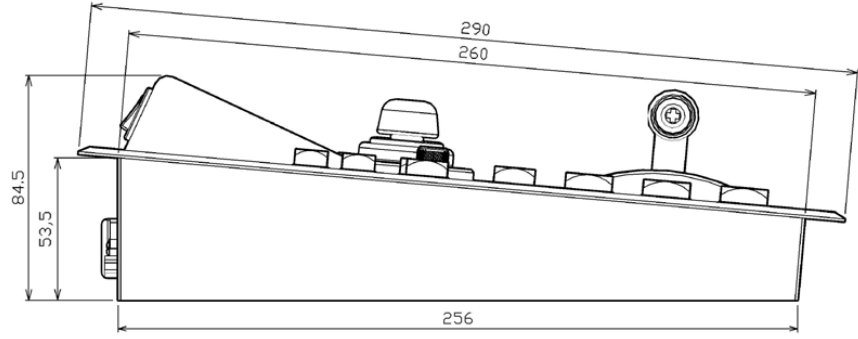

GVM1610 Installation dimensions

Installation dimensions of GVM-1610 Control Panel

Dimensional diagram for GVM-1610c installation

Installation dimensions of GVM-1610 SD Main Unit (GVM-1600m)

Height:2U
Width:485mm

Installation dimensions of GVM-1610 HD Main Unit (GVM-2400H)

Height:4U
Width:485mm