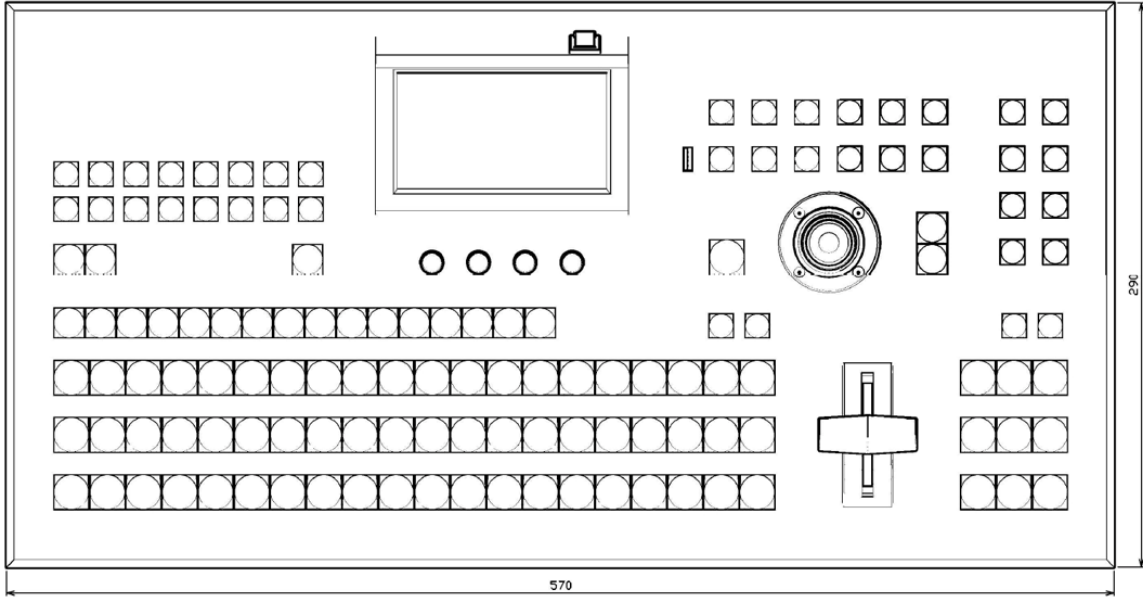

GVM1610 Installation dimensions

Installation dimensions of GVM-1610 Control Panel

Dimensional diagram for GVM-1610c installation

Installation dimensions of GVM-1610 SD Main Unit (GVM-1600m)

Height:2U
Width:485mm

Installation dimensions of GVM-1610 HD Main Unit (GVM-2400H)

Height:4U
Width:485mm