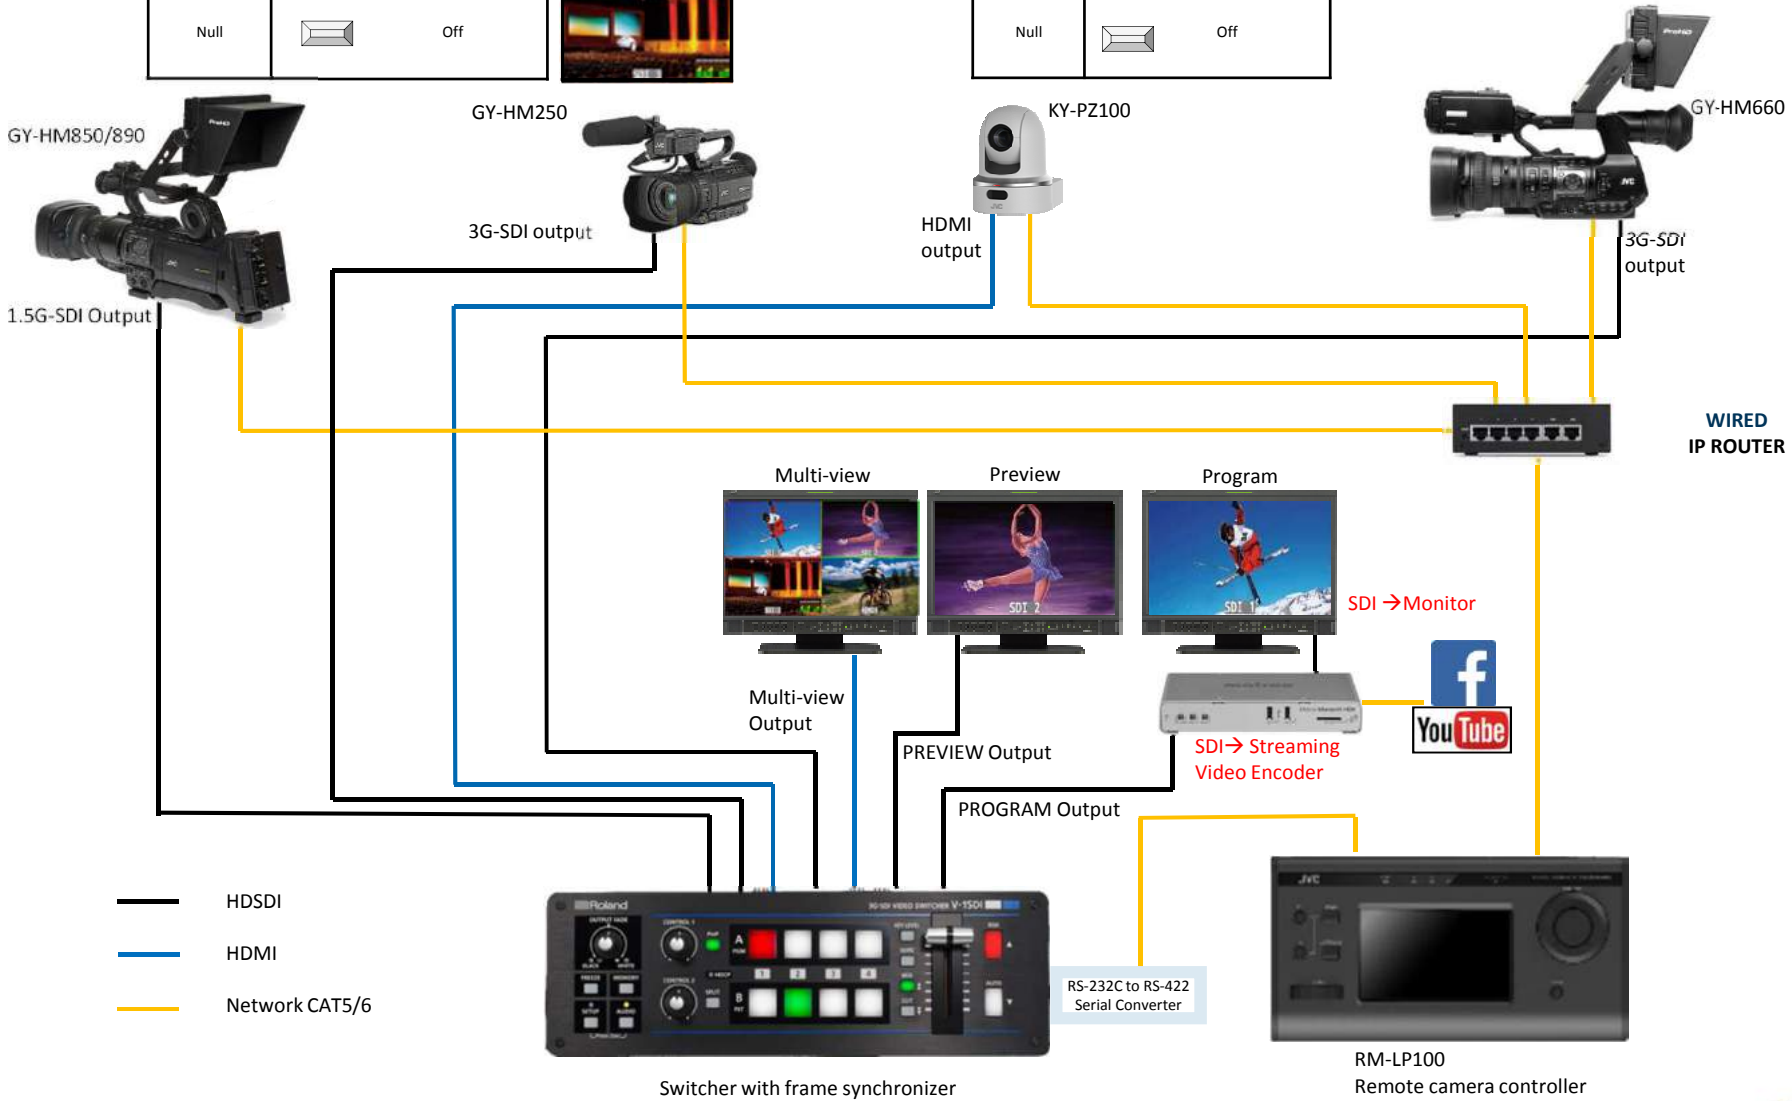

System Configuration Sample with Wired IP Routing

Status	HM Camcorder Tally Light	Camcorder LCD/VF
PGM	 Constant Red	
PVW	 Off: Turns Red when output is triggered during fade/wipe.	
Null	 Off	

Status	KY-PZ100 Tally Light
PGM	 Constant Red
PVW	 Constant Green
Null	 Off

System Configuration Sample with Wireless IP Routing

Status	HM Camcorder Tally Light	Camcorder LCD/VF
PGM	 Constant Red	
PVW	 Off: Turns Red when output is triggered during fade/wipe.	
Null	 Off	

Status	KY-PZ100 Tally
PGM	 Constant Red
PVW	 Constant Green
Null	 Off