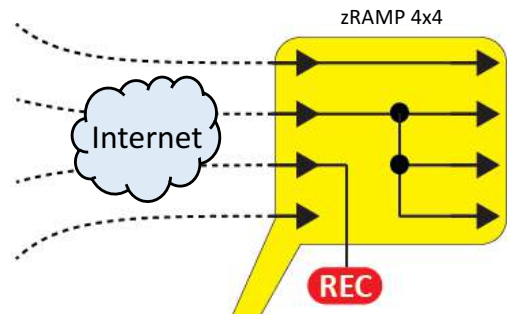

# SFE-CAM – Dual Link Bonded Access Point

Connect multiple cameras and IoT devices

- Teleprompter
- Decoder
- Encoder
- PTZ camera
- IFB / Intercom
- Laptop / server
- Smart device

- Dual LTE-A modems
- High-gain MIMO LTE and Wi-Fi antennas
- Bi-directional Internet connection
- Creates on location Wi-Fi Hotspot
- GPS for asset management
- Gold and V-mount battery options
- AC power supply

# zRAMP – IP Video Server with Zixi QoS

Broadcast quality Zixi QoS

Only single Internet connection required

- Personal "Cloud" streaming server appliance
- Reliable streaming with Zixi QoS
- Single input streaming to multiple designations
- 4x4 and 2x2 input/output options
- Low power, fanless design for 24/7 operation
- No subscription fees