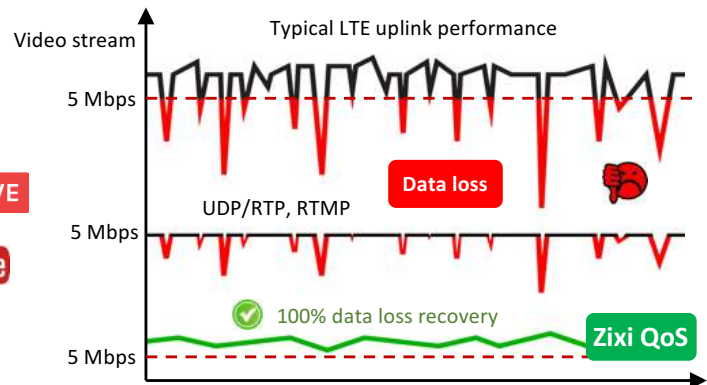

## CONNECTED CAM™

**Affordable**

JVC cameras feature built-in encoder and IP connectivity.

Our Bonded LTE uplink systems provide bi-directional VPN connection and full *Internet* access.

### Cameras with built-in streaming and connectivity

- |          |          |              |
|----------|----------|--------------|
| GY-HC900 | GY-HC550 | KY-PZ100 PTZ |
| GY-HM660 | GY-HC500 | GY-HM650     |
| GY-HM250 | GY-HM890 | GY-HM850     |
| GY-HM200 | GY-LS300 |              |

**Reliable**

Streaming live video from any location over LTE or even Wi-Fi/LAN presents many challenges including bandwidth limitation, packet (data) loss, latency and jitter which may result in the corrupted video. The Internet is a “public” network, shared among millions of users, with unpredictable variations of speed and connection quality. Bonding multiple connections to increase available bandwidth and providing efficient error correction (QoS) to compensate for data loss assure delivery of broadcast-quality video over “public” networks. JVC cameras, IP video servers, and decoders are equipped with Zixi error correction (QoS). Zixi protocol monitors connection quality and applies the dynamic mix of FEC (Forward Error Correction), ARQ (Advanced Repeat reQuest) and Adaptive Bitrate to recover 100% of data in difficult network conditions.