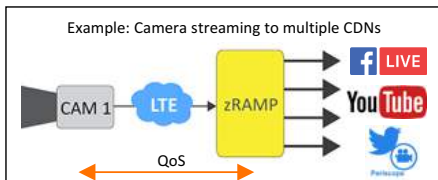

# zRAMP – IP Video Server with Zixi QoS

Broadcast quality Zixi QoS

Only single Internet connection required

- Personal "Cloud" streaming server appliance
- Reliable streaming with Zixi QoS
- Single input streaming to multiple designations
- 4x4 and 2x2 input/output options
- Low power, fanless design for 24/7 operation
- No subscription fees