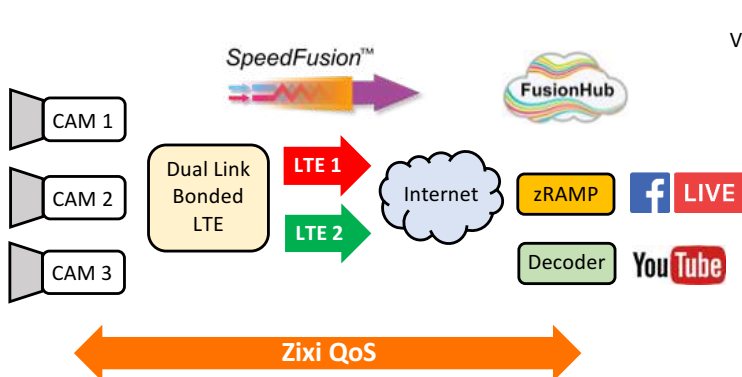

## CONNECTED CAM™

**Affordable**

JVC cameras feature built-in encoder and IP connectivity.

Our Bonded LTE uplink systems provide bi-directional VPN connection and full *Internet* access.

### Cameras with built-in streaming and connectivity

- |          |          |              |
|----------|----------|--------------|
| GY-HC900 | GY-HC550 | KY-PZ100 PTZ |
| GY-HM660 | GY-HC500 | GY-HM650     |
| GY-HM250 | GY-HM890 | GY-HM850     |
| GY-HM200 | GY-LS300 |              |

**Reliable**

Streaming live video from any location over LTE or even Wi-Fi/LAN presents many challenges including bandwidth limitation, packet (data) loss, latency and jitter which may result in the corrupted video. The Internet is a “public” network, shared among millions of users, with unpredictable variations of speed and connection quality. Bonding multiple connections to increase available bandwidth and providing efficient error correction (QoS) to compensate for data loss assure delivery of broadcast-quality video over “public” networks. JVC cameras, IP video servers, and decoders are equipped with Zixi error correction (QoS). Zixi protocol monitors connection quality and applies the dynamic mix of FEC (Forward Error Correction), ARQ (Advanced Repeat reQuest) and Adaptive Bitrate to recover 100% of data in difficult network conditions.

# zRAMP – IP Video Server with Zixi QoS

Broadcast quality Zixi QoS

Only single Internet connection required

- Personal "Cloud" streaming server appliance
- Reliable streaming with Zixi QoS
- Single input streaming to multiple designations
- 4x4 and 2x2 input/output options
- Low power, fanless design for 24/7 operation
- No subscription fees