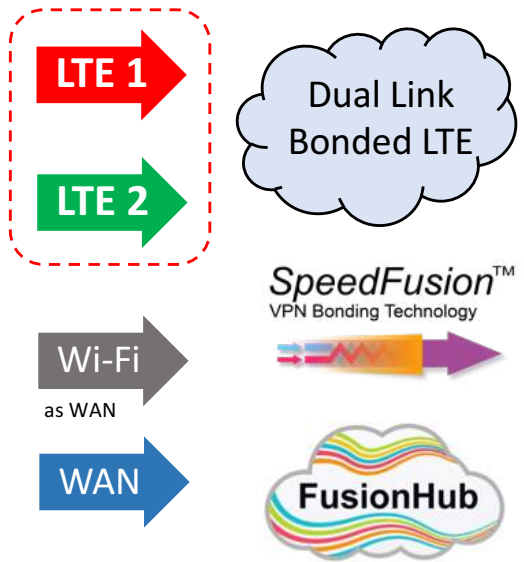

# SFE-CAM – Dual Link Bonded Access Point

Connect multiple cameras and IoT devices

- Teleprompter
- Decoder
- Encoder
- PTZ camera
- IFB / Intercom
- Laptop / server
- Smart device

- Dual LTE-A modems
- High-gain MIMO LTE and Wi-Fi antennas
- Bi-directional Internet connection
- Creates on location Wi-Fi Hotspot
- GPS for asset management
- Gold and V-mount battery options
- AC power supply

# zRAMP – IP Video Server with Zixi QoS

Broadcast quality Zixi QoS

Only single Internet connection required

- Personal "Cloud" streaming server appliance
- Reliable streaming with Zixi QoS
- Single input streaming to multiple designations
- 4x4 and 2x2 input/output options
- Low power, fanless design for 24/7 operation
- No subscription fees